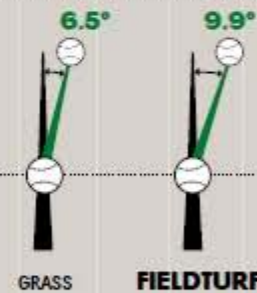

NATURAL GRASS

SPEED

SPEED

LINE

LINE

BOUNCE

BOUNCE

Our Innovation & Performance Center pushed past the infield to deliver optimal performance specifically for your outfield. TripleThreat allows you to design your entire field, start to finish, with precision.

Our Innovation & Performance Center pushed past the infield to deliver optimal performance specifically for your outfield. TripleThreat allows you to design your entire field, start to finish, with precision.