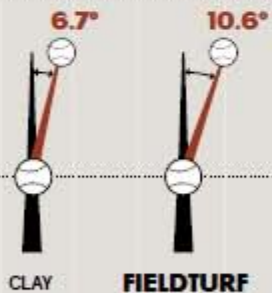

WHICH SYSTEM IS RIGHT FOR YOU?

TRIPLETHREAT *Speed*

PLAYS: FAST

TRIPLETHREAT *Natural*

PLAYS: LIKE A NATURAL SURFACE

FAST CLAY

NATURAL GRASS

NATURAL CLAY

NATURAL GRASS

SPEED

SPEED

LINE

LINE

BOUNCE

BOUNCE

Our Innovation & Performance Center pushed past the infield to deliver optimal performance specifically for your outfield. TripleThreat allows you to design your entire field, start to finish, with precision.