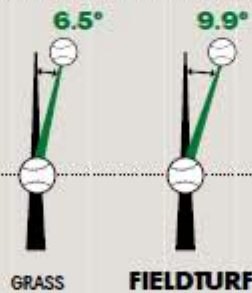

NATURAL GRASS

SPEED

SPEED

LINE

LINE

BOUNCE

BOUNCE

Our Innovation & Performance Center pushed past the infield to deliver optimal performance specifically for your outfield. TripleThreat allows you to design your entire field, start to finish, with precision.

Our Innovation & Performance Center pushed past the infield to deliver optimal performance specifically for your outfield. TripleThreat allows you to design your entire field, start to finish, with precision.