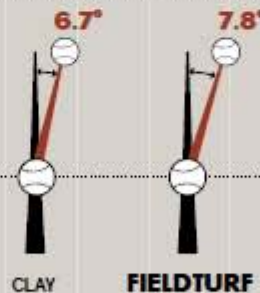

NATURAL GRASS

SPEED

SPEED

LINE

LINE

BOUNCE

BOUNCE

Our Innovation & Performance Center pushed past the infield to deliver optimal performance specifically for your outfield. TripleThreat allows you to design your entire field, start to finish, with precision.

Our Innovation & Performance Center pushed past the infield to deliver optimal performance specifically for your outfield. TripleThreat allows you to design your entire field, start to finish, with precision.