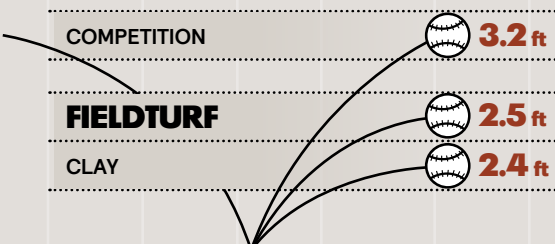

NATURAL GRASS

SPEED

SPEED

LINE

LINE

BOUNCE

BOUNCE

Our Innovation & Performance Center pushed past the infield to deliver optimal performance specifically for your outfield. DoublePlay allows you to design your entire field, start to finish, with precision.

Our Innovation & Performance Center pushed past the infield to deliver optimal performance specifically for your outfield. DoublePlay allows you to design your entire field, start to finish, with precision.