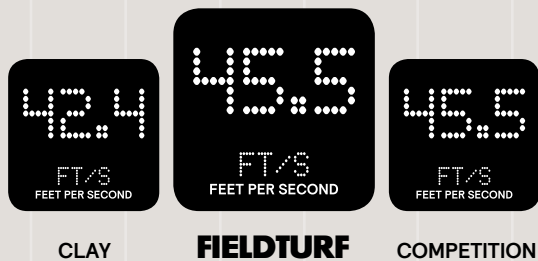

WHICH SYSTEM IS RIGHT FOR YOU?

DOUBLEPLAY *Speed*

PLAYS: FAST

DOUBLEPLAY *Natural*

PLAYS: LIKE A NATURAL SURFACE

FAST CLAY

FAST GRASS

NATURAL CLAY

NATURAL GRASS

SPEED

SPEED

LINE

LINE

BOUNCE

BOUNCE

Our Innovation & Performance Center pushed past the infield to deliver optimal performance specifically for your outfield. DoublePlay allows you to design your entire field, start to finish, with precision.

Our Innovation & Performance Center pushed past the infield to deliver optimal performance specifically for your outfield. DoublePlay allows you to design your entire field, start to finish, with precision.