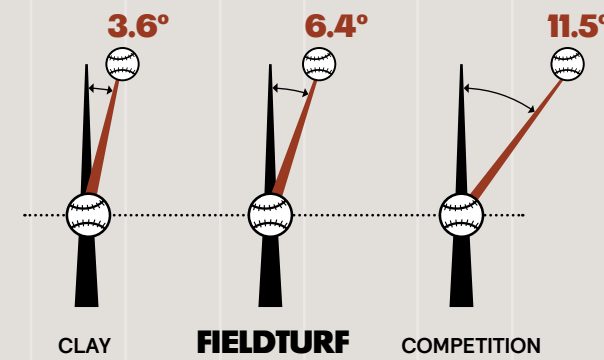

WHICH SYSTEM IS RIGHT FOR YOU?

DOUBLEPLAY *Speed*

PLAYS: FAST

DOUBLEPLAY *Natural*

PLAYS: LIKE A NATURAL SURFACE

FAST CLAY

FAST GRASS

NATURAL CLAY

NATURAL GRASS

SPEED

SPEED

LINE

LINE

BOUNCE

BOUNCE

Our Innovation & Performance Center pushed past the infield to deliver optimal performance specifically for your outfield. DoublePlay allows you to design your entire field, start to finish, with precision.

Our Innovation & Performance Center pushed past the infield to deliver optimal performance specifically for your outfield. DoublePlay allows you to design your entire field, start to finish, with precision.