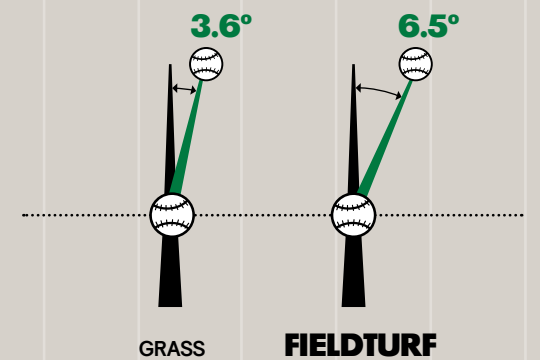

NATURAL GRASS

SPEED

SPEED

LINE

LINE

BOUNCE

BOUNCE

Our Innovation & Performance Center pushed past the infield to deliver optimal performance specifically for your outfield. DoublePlay allows you to design your entire field, start to finish, with precision.

Our Innovation & Performance Center pushed past the infield to deliver optimal performance specifically for your outfield. DoublePlay allows you to design your entire field, start to finish, with precision.