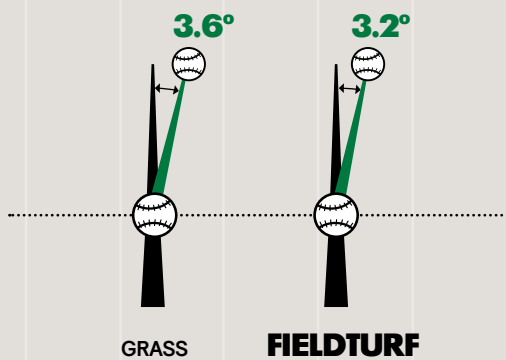

NATURAL GRASS

SPEED

SPEED

LINE

LINE

BOUNCE

BOUNCE

Our Innovation & Performance Center pushed past the infield to deliver optimal performance specifically for your outfield. DoublePlay allows you to design your entire field, start to finish, with precision.

Our Innovation & Performance Center pushed past the infield to deliver optimal performance specifically for your outfield. DoublePlay allows you to design your entire field, start to finish, with precision.