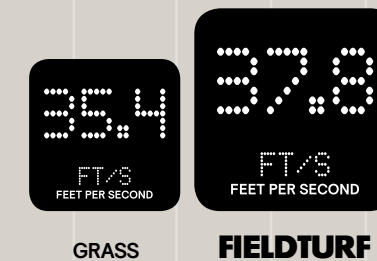

WHICH SYSTEM IS RIGHT FOR YOU?

DOUBLEPLAY *Speed*

PLAYS: FAST

DOUBLEPLAY *Natural*

PLAYS: LIKE A NATURAL SURFACE

FAST CLAY

FAST GRASS

NATURAL CLAY

NATURAL GRASS

SPEED

SPEED

LINE

LINE

BOUNCE

BOUNCE

Our Innovation & Performance Center pushed past the infield to deliver optimal performance specifically for your outfield. DoublePlay allows you to design your entire field, start to finish, with precision.

Our Innovation & Performance Center pushed past the infield to deliver optimal performance specifically for your outfield. DoublePlay allows you to design your entire field, start to finish, with precision.