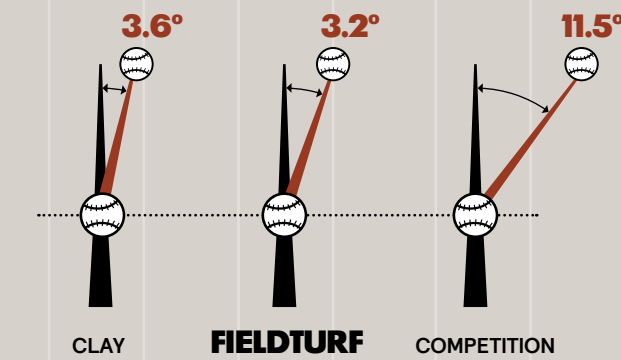

NATURAL GRASS

SPEED

SPEED

LINE

LINE

BOUNCE

BOUNCE

Our Innovation & Performance Center pushed past the infield to deliver optimal performance specifically for your outfield. DoublePlay allows you to design your entire field, start to finish, with precision.

Our Innovation & Performance Center pushed past the infield to deliver optimal performance specifically for your outfield. DoublePlay allows you to design your entire field, start to finish, with precision.