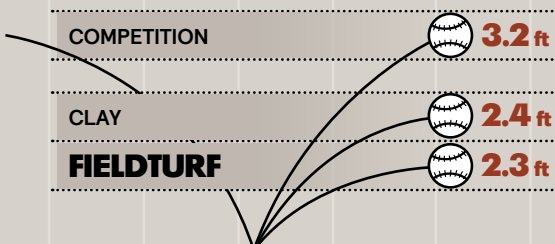

NATURAL GRASS

SPEED

SPEED

LINE

LINE

BOUNCE

BOUNCE

Our Innovation & Performance Center pushed past the infield to deliver optimal performance specifically for your outfield. DoublePlay allows you to design your entire field, start to finish, with precision.

Our Innovation & Performance Center pushed past the infield to deliver optimal performance specifically for your outfield. DoublePlay allows you to design your entire field, start to finish, with precision.