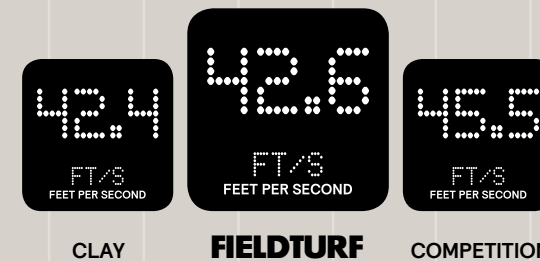

WHICH SYSTEM IS RIGHT FOR YOU?

DOUBLEPLAY *Speed*

PLAYS: FAST

DOUBLEPLAY *Natural*

PLAYS: LIKE A NATURAL SURFACE

FAST CLAY

FAST GRASS

NATURAL CLAY

NATURAL GRASS

SPEED

SPEED

LINE

LINE

BOUNCE

BOUNCE

Our Innovation & Performance Center pushed past the infield to deliver optimal performance specifically for your outfield. DoublePlay allows you to design your entire field, start to finish, with precision.

Our Innovation & Performance Center pushed past the infield to deliver optimal performance specifically for your outfield. DoublePlay allows you to design your entire field, start to finish, with precision.