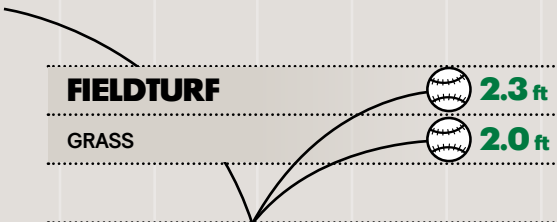

NATURAL GRASS

SPEED

SPEED

LINE

LINE

BOUNCE

BOUNCE

Our Innovation & Performance Center pushed past the infield to deliver optimal performance specifically for your outfield. DoublePlay allows you to design your entire field, start to finish, with precision.

Our Innovation & Performance Center pushed past the infield to deliver optimal performance specifically for your outfield. DoublePlay allows you to design your entire field, start to finish, with precision.