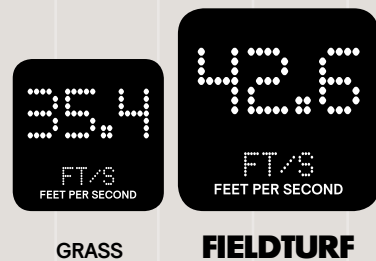

WHICH SYSTEM IS RIGHT FOR YOU?

DOUBLEPLAY *Speed*

PLAYS: FAST

DOUBLEPLAY *Natural*

PLAYS: LIKE A NATURAL SURFACE

FAST CLAY

FAST GRASS

NATURAL CLAY

NATURAL GRASS

SPEED

SPEED

LINE

LINE

BOUNCE

BOUNCE

Our Innovation & Performance Center pushed past the infield to deliver optimal performance specifically for your outfield. DoublePlay allows you to design your entire field, start to finish, with precision.

Our Innovation & Performance Center pushed past the infield to deliver optimal performance specifically for your outfield. DoublePlay allows you to design your entire field, start to finish, with precision.